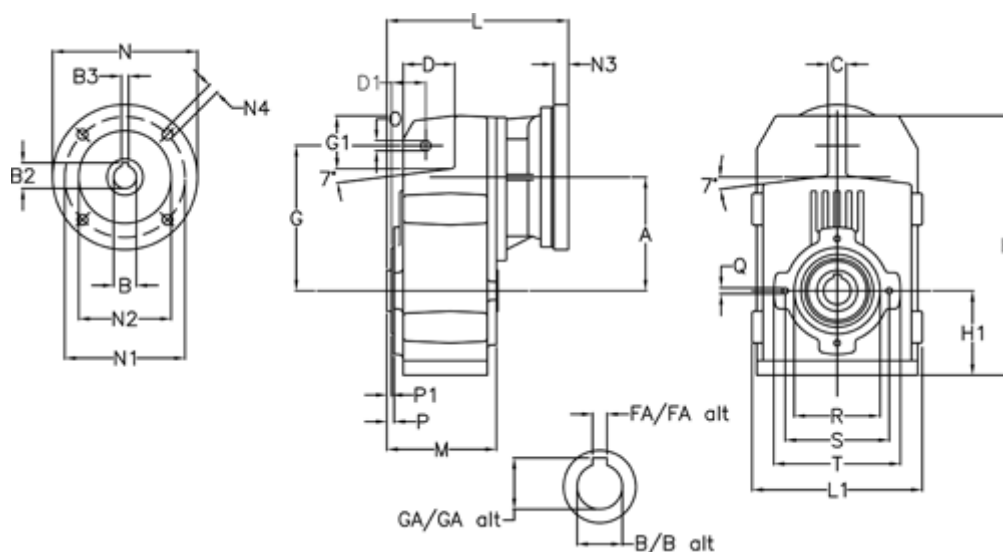

Article number: 29560306913230
 Description: Shaft mounted gear
 A313H35-69,1-P80B5

Measures

A = 150.50	FA = 10	M = 125.0	Q = M10x17
B = 35	G = 170	N = 200	R = 110
B1 = 19	G1 = 84.0	N1 = 165	S = 130
B2 = 21.8	GA = 38.3	N2 = 130	T = 150
B3 = 6	H = 326.0	N4 = M10x20	
C = 20	H1 = 102.0	O = 13	
D = 68.0	L = 245.0	P = 6.5	
D1 = 54.0	L1 = 210	P1 = 3.5	